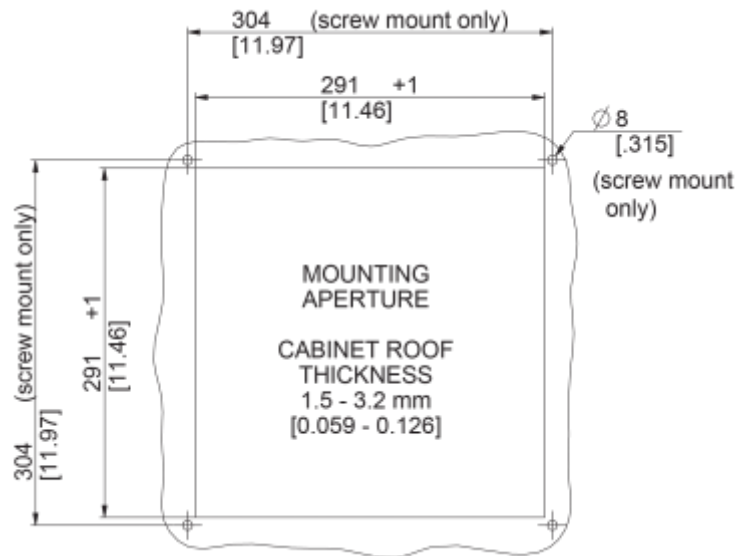

Roof Fan

Description

Order Number:	6085A3000
Brand Name:	SOLIFLEX
Colour:	RAL 7035
Housing Material:	Mild steel, powder coated
Ingress Protection:	IP 54, Type 1, 12
Approvals:	CE, cURus

Technical Data

Operating Temperature Range:	-10°C - 55°C
Air flow unimpeded:	630 m ³ /h
Static pressure:	470 Pa
Mounting:	top mounted
Dimensions A x B x C (D+E):	147 x 457 x 457 mm
Weight:	6.4 kg
Cut out dimensions:	291 x 291 mm
Voltage / Frequency:	115 V ~ 60 Hz
Rated current:	0.9 A
Power consumption:	108 W
Degree of separation:	85% - DIN 24185
Filter class:	G3 (Aluminium optional)
Noise level:	70 dB(A)
Connection:	4 pole connector

Cut Out Dimension:

click image to enlarge

Order Information

Taric code

84145915
